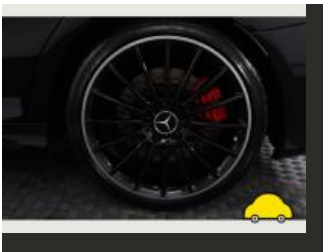

Internet history

Advert 2

Date	2021-08-09
Pictures	37
Listing price	£ 27,975