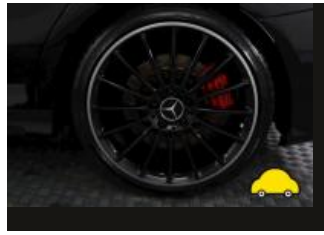

MOT history

MOT expiry date	2023-06-20
MOT pass rate	100 %
MOT passed	4
Failed MOT tests	0
Total advice items	3
Total items failed	0

MOT #4	2022-06-20 13:11
MOT test number	389484876272
Result	✓ Passed
Next expiry date	2023-06-20

MOT #3	2021-06-21 08:53
MOT test number	811723834218
Result	✓ Passed
Advice	Brake disc worn, pitted or scored, but not seriously weakened nearside front and offside front lipped (1.1.14 (a) (ii))
Advice	Nearside rear and offside rear brake pads worn

MOT #2	2020-07-27 07:54
MOT test number	991740919234
Result	✓ Passed

MOT #1	2019-03-28 10:03
MOT test number	385988030862
Result	✓ Passed
Advice	Nail in tyre offside front tyre centre tread