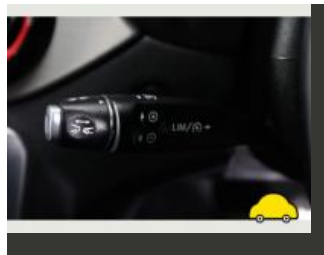

source: [autotrader.co.uk](https://www.autotrader.co.uk)

Advert 1

Date	2021-08-11
Pictures	36
Listing price	£ 26,975