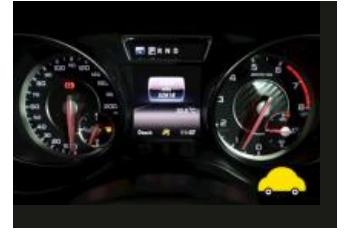

Internet history

Advert 2

Date	2021-08-09
Pictures	37
Listing price	£ 27,975

source: [autotrader.co.uk](https://www.autotrader.co.uk)

Advert 1

Date	2021-08-11
Pictures	36
Listing price	£ 26,975

MOT history

MOT expiry date	2023-06-20
MOT pass rate	100 %
MOT passed	4
Failed MOT tests	0
Total advice items	3
Total items failed	0