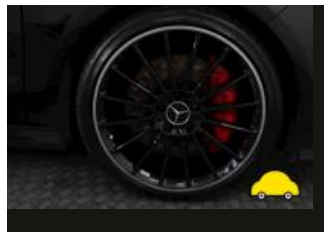

MOT history

MOT expiry date	2023-06-20
MOT pass rate	100 %
MOT passed	4
Failed MOT tests	0
Total advice items	3
Total items failed	0

MOT #4	2022-06-20 13:11
MOT test number	389484876272
Result	✓ Passed
Next expiry date	2023-06-20

MOT #3	2021-06-21 08:53
MOT test number	811723834218
Result	✓ Passed
Advice	Brake disc worn, pitted or scored, but not seriously weakened nearside front and offside front lipped (1.1.14 (a) (ii))
Advice	Nearside rear and offside rear brake pads worn

MOT #2	2020-07-27 07:54
MOT test number	991740919234
Result	✓ Passed

MOT #1	2019-03-28 10:03
MOT test number	385988030862
Result	✓ Passed
Advice	Nail in tyre offside front tyre centre tread