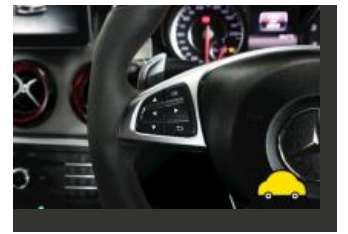

MOT history

MOT expiry date	2023-06-20
MOT pass rate	100 %
MOT passed	4
Failed MOT tests	0
Total advice items	3
Total items failed	0

MOT #4	2022-06-20 13:11
MOT test number	389484876272
Result	✓ Passed
Next expiry date	2023-06-20

MOT #3	2021-06-21 08:53
MOT test number	811723834218
Result	✓ Passed
Advice	Brake disc worn, pitted or scored, but not seriously weakened nearside front and offside front lipped (1.1.14 (a) (ii))
Advice	Nearside rear and offside rear brake pads worn

MOT #2	2020-07-27 07:54
MOT test number	991740919234
Result	✓ Passed

MOT #1	2019-03-28 10:03
MOT test number	385988030862
Result	✓ Passed
Advice	Nail in tyre offside front tyre centre tread