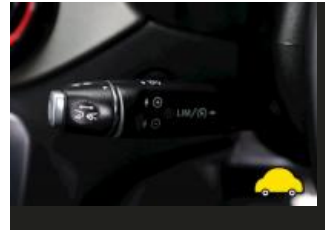

MOT history

MOT expiry date	2023-06-20
MOT pass rate	100 %
MOT passed	4
Failed MOT tests	0
Total advice items	3
Total items failed	0

MOT #4	2022-06-20 13:11
MOT test number	389484876272
Result	✓ Passed
Next expiry date	2023-06-20

MOT #3	2021-06-21 08:53
MOT test number	811723834218
Result	✓ Passed
Advice	Brake disc worn, pitted or scored, but not seriously weakened nearside front and offside front lipped (1.1.14 (a) (ii))
Advice	Nearside rear and offside rear brake pads worn

MOT #2	2020-07-27 07:54
MOT test number	991740919234
Result	✓ Passed

MOT #1	2019-03-28 10:03
MOT test number	385988030862
Result	✓ Passed
Advice	Nail in tyre offside front tyre centre tread