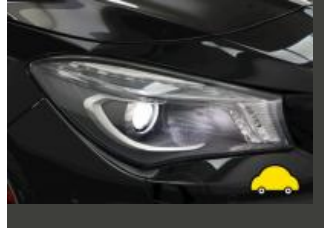

MOT history

MOT expiry date	2023-06-20
MOT pass rate	100 %
MOT passed	4
Failed MOT tests	0
Total advice items	3
Total items failed	0

MOT #4	2022-06-20 13:11
MOT test number	389484876272
Result	✓ Passed
Next expiry date	2023-06-20

MOT #3	2021-06-21 08:53
MOT test number	811723834218
Result	✓ Passed
Advice	Brake disc worn, pitted or scored, but not seriously weakened nearside front and offside front lipped (1.1.14 (a) (ii))
Advice	Nearside rear and offside rear brake pads worn

MOT #2	2020-07-27 07:54
MOT test number	991740919234
Result	✓ Passed

MOT #1	2019-03-28 10:03
MOT test number	385988030862
Result	✓ Passed
Advice	Nail in tyre offside front tyre centre tread