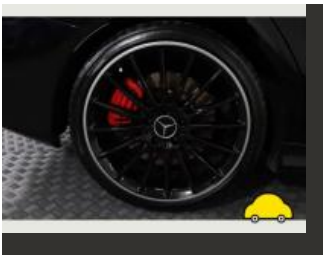

source: [autotrader.co.uk](https://www.autotrader.co.uk)

Advert 1

Date	2021-08-11
Pictures	36
Listing price	£ 26,975