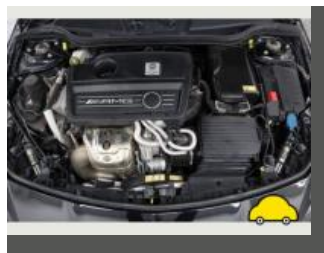

Internet history

Advert 2

Date	2021-08-09
Pictures	37
Listing price	£ 27,975