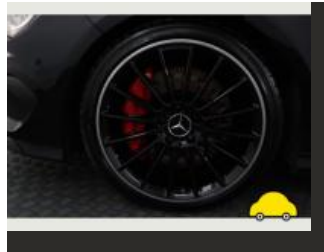

Internet history

Advert 2

Date	2021-08-09
Pictures	37
Listing price	£ 27,975