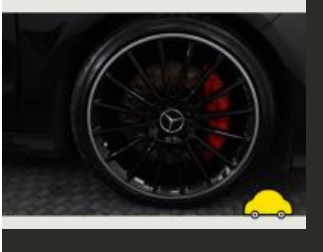

source: [autotrader.co.uk](https://www.autotrader.co.uk)

Advert 1

Date	2021-08-11
Pictures	36
Listing price	£ 26,975