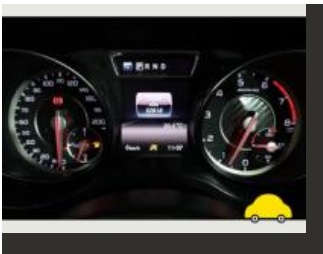

source: [autotrader.co.uk](https://www.autotrader.co.uk)

Advert 1

Date	2021-08-11
Pictures	36
Listing price	£ 26,975