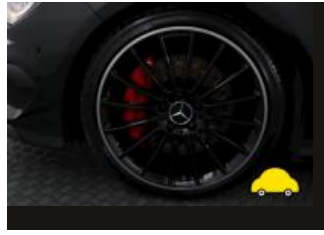

MOT history

MOT expiry date	2023-06-20
MOT pass rate	100 %
MOT passed	4
Failed MOT tests	0
Total advice items	3
Total items failed	0

MOT #4	2022-06-20 13:11
MOT test number	389484876272
Result	✓ Passed
Next expiry date	2023-06-20

MOT #3	2021-06-21 08:53
MOT test number	811723834218
Result	✓ Passed
Advice	Brake disc worn, pitted or scored, but not seriously weakened nearside front and offside front lipped (1.1.14 (a) (ii))
Advice	Nearside rear and offside rear brake pads worn

MOT #2	2020-07-27 07:54
MOT test number	991740919234
Result	✓ Passed

MOT #1	2019-03-28 10:03
MOT test number	385988030862
Result	✓ Passed
Advice	Nail in tyre offside front tyre centre tread