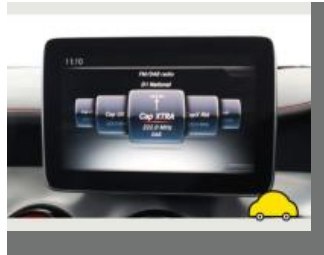

source: [autotrader.co.uk](https://www.autotrader.co.uk)

Advert 1

Date	2021-08-11
Pictures	36
Listing price	£ 26,975