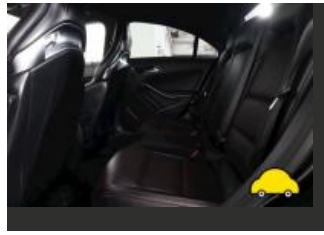

MOT history

MOT expiry date	2023-06-20
MOT pass rate	100 %
MOT passed	4
Failed MOT tests	0
Total advice items	3
Total items failed	0

MOT #4	2022-06-20 13:11
MOT test number	389484876272
Result	✓ Passed
Next expiry date	2023-06-20

MOT #3	2021-06-21 08:53
MOT test number	811723834218
Result	✓ Passed
Advice	Brake disc worn, pitted or scored, but not seriously weakened nearside front and offside front lipped (1.1.14 (a) (ii))
Advice	Nearside rear and offside rear brake pads worn

MOT #2	2020-07-27 07:54
MOT test number	991740919234
Result	✓ Passed

MOT #1	2019-03-28 10:03
MOT test number	385988030862
Result	✓ Passed
Advice	Nail in tyre offside front tyre centre tread