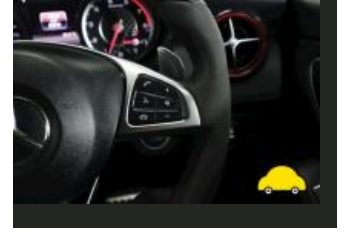

MOT history

MOT expiry date	2023-06-20
MOT pass rate	100 %
MOT passed	4
Failed MOT tests	0
Total advice items	3
Total items failed	0

MOT #4	2022-06-20 13:11
MOT test number	389484876272
Result	✓ Passed
Next expiry date	2023-06-20

MOT #3	2021-06-21 08:53
MOT test number	811723834218
Result	✓ Passed
Advice	Brake disc worn, pitted or scored, but not seriously weakened nearside front and offside front lipped (1.1.14 (a) (ii))
Advice	Nearside rear and offside rear brake pads worn

MOT #2	2020-07-27 07:54
MOT test number	991740919234
Result	✓ Passed

MOT #1	2019-03-28 10:03
MOT test number	385988030862
Result	✓ Passed
Advice	Nail in tyre offside front tyre centre tread