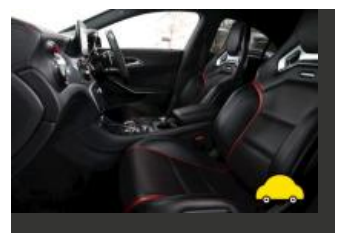

Advert 1

Date	2021-08-11
Pictures	36
Listing price	£ 26,975