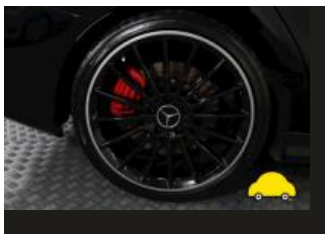

MOT history

MOT expiry date	2023-06-20
MOT pass rate	100 %
MOT passed	4
Failed MOT tests	0
Total advice items	3
Total items failed	0

MOT #4	2022-06-20 13:11
MOT test number	389484876272
Result	✓ Passed
Next expiry date	2023-06-20

MOT #3	2021-06-21 08:53
MOT test number	811723834218
Result	✓ Passed
Advice	Brake disc worn, pitted or scored, but not seriously weakened nearside front and offside front lipped (1.1.14 (a) (ii))
Advice	Nearside rear and offside rear brake pads worn

MOT #2	2020-07-27 07:54
MOT test number	991740919234
Result	✓ Passed

MOT #1	2019-03-28 10:03
MOT test number	385988030862
Result	✓ Passed
Advice	Nail in tyre offside front tyre centre tread