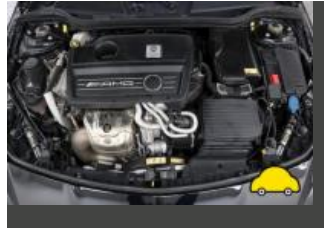

MOT history

MOT expiry date	2023-06-20
MOT pass rate	100 %
MOT passed	4
Failed MOT tests	0
Total advice items	3
Total items failed	0

MOT #4	2022-06-20 13:11
MOT test number	389484876272
Result	✓ Passed
Next expiry date	2023-06-20

MOT #3	2021-06-21 08:53
MOT test number	811723834218
Result	✓ Passed
Advice	Brake disc worn, pitted or scored, but not seriously weakened nearside front and offside front lipped (1.1.14 (a) (ii))
Advice	Nearside rear and offside rear brake pads worn

MOT #2	2020-07-27 07:54
MOT test number	991740919234
Result	✓ Passed

MOT #1	2019-03-28 10:03
MOT test number	385988030862
Result	✓ Passed
Advice	Nail in tyre offside front tyre centre tread