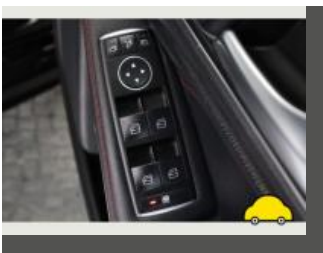

Internet history

Advert 2

Date	2021-08-09
Pictures	37
Listing price	£ 27,975