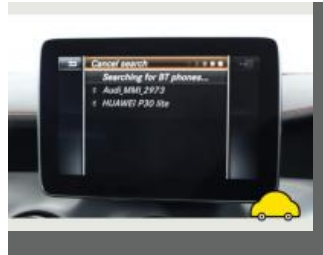

source: [autotrader.co.uk](https://www.autotrader.co.uk)

Advert 1

Date	2021-08-11
Pictures	36
Listing price	£ 26,975