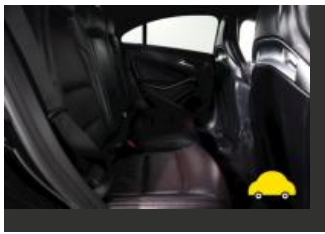

MOT history

MOT expiry date	2023-06-20
MOT pass rate	100 %
MOT passed	4
Failed MOT tests	0
Total advice items	3
Total items failed	0

MOT #4	2022-06-20 13:11
MOT test number	389484876272
Result	✓ Passed
Next expiry date	2023-06-20

MOT #3	2021-06-21 08:53
MOT test number	811723834218
Result	✓ Passed
Advice	Brake disc worn, pitted or scored, but not seriously weakened nearside front and offside front lipped (1.1.14 (a) (ii))
Advice	Nearside rear and offside rear brake pads worn

MOT #2	2020-07-27 07:54
MOT test number	991740919234
Result	✓ Passed

MOT #1	2019-03-28 10:03
MOT test number	385988030862
Result	✓ Passed
Advice	Nail in tyre offside front tyre centre tread