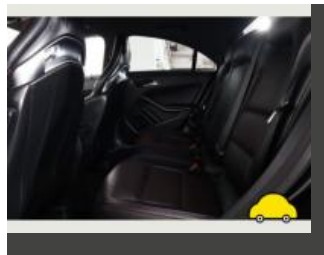

source: [autotrader.co.uk](https://www.autotrader.co.uk)

Advert 1

Date	2021-08-11
Pictures	36
Listing price	£ 26,975