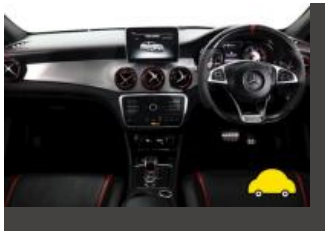

MOT history

MOT expiry date	2023-06-20
MOT pass rate	100 %
MOT passed	4
Failed MOT tests	0
Total advice items	3
Total items failed	0

MOT #4	2022-06-20 13:11
MOT test number	389484876272
Result	✓ Passed
Next expiry date	2023-06-20

MOT #3	2021-06-21 08:53
MOT test number	811723834218
Result	✓ Passed
Advice	Brake disc worn, pitted or scored, but not seriously weakened nearside front and offside front lipped (1.1.14 (a) (ii))
Advice	Nearside rear and offside rear brake pads worn

MOT #2	2020-07-27 07:54
MOT test number	991740919234
Result	✓ Passed

MOT #1	2019-03-28 10:03
MOT test number	385988030862
Result	✓ Passed
Advice	Nail in tyre offside front tyre centre tread