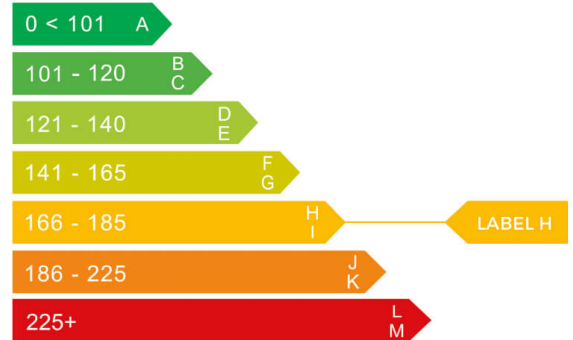

Mercedes-Benz

HNI60PY

report date: 2022-06-27

General information

Make	MERCEDES-BENZ
Model	CLA AMG CLA 45 4MATIC
Colour	Black
Year of manufacture	2016
Top speed	155 mph
0 - 100 km/h	4.6 seconds
0 - 60 mph	4.2 seconds
Gearbox	7 speed automatic

Engine & fuel consumption

Power	280 kW / 381 HP / 375 BHP
Torque	475 Nm at 2.250 rpm
Engine capacity	1.991 cc
Cylinders	4
Fuel type	Petrol
Consumption city	24.5 mpg
Consumption extra urban	39.2 mpg
Consumption combined	32.2 mpg
CO2 emission	171 g/km
CO2 label	H