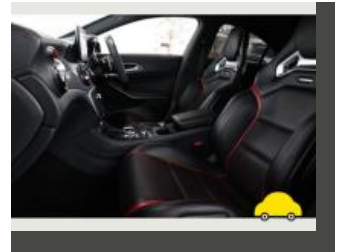

Internet history

Advert 2

Date	2021-08-09
Pictures	37
Listing price	£ 27,975