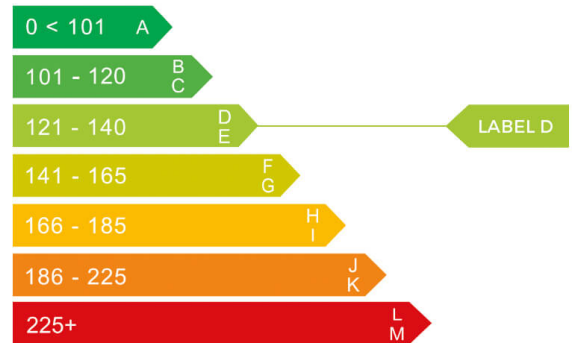

HYUNDAI

report date: 2024-09-21

General information

Make	HYUNDAI
Model	TUCSON SE CONNECT T-GDI HEV A T-GDI SE CONNECT
Colour	Black
Year of manufacture	2022
Top speed	120 mph
Gearbox	6 speed automatic

Engine & fuel consumption

Power	227 BHP
Max. torque	350 Nm at 4.500 rpm
Engine capacity	1.598 cc
Cylinders	4
Fuel type	Hybrid / Electric
Consumption combined	50.4 mpg
CO2 emission	127 g/km
CO2 label	D

Internet history

Entry 1

Date	2024-05-10
Pictures	1
Listing price	View report

More info >

Dimensions & weight

Width	1865 mm
Height	1651 mm
Length	4500 mm

Additional information

Number of axles	2
Engine number	UNKNOWN