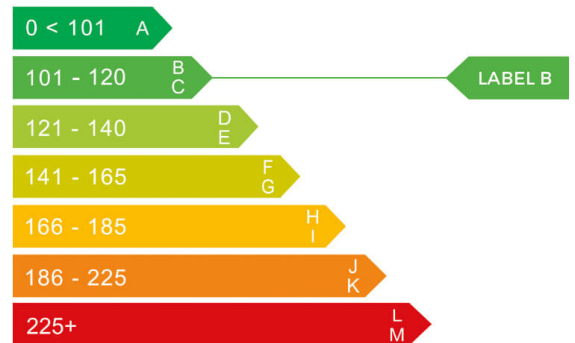

report date: 2024-09-08

General information

Make	FIAT
Model	500 RED MHEV DOLCEVITA PLUS
Colour	Grey
Year of manufacture	2022
Top speed	104 mph
0 - 100 km/h	13.8 seconds
Gearbox	6 speed Manual

Engine & fuel consumption

Power	51.5 kW / 70 HP / 68 BHP
Max. torque	90 Nm at 3.250 rpm
Engine capacity	999 cc
Cylinders	3
Fuel type	Petrol
Consumption combined	56.5 mpg
CO2 emission	106 g/km
CO2 label	B

Internet history

Entry 1