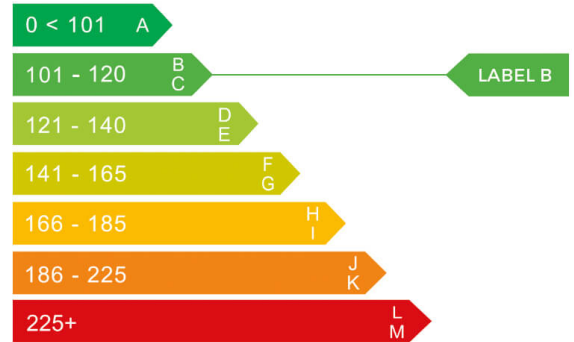

TOYOTA

report date: 2025-02-13

General information

Make	TOYOTA
Model	C-HR ICON HEV CVT
Colour	Grey
Year of manufacture	2024
Top speed	106 mph
Gearbox	1 speed CVT

Engine & fuel consumption

Power	138 BHP
Max. torque	185 Nm at 3.600 rpm
Engine capacity	1.798 cc
Cylinders	4
Fuel type	Hybrid / Electric
Consumption combined	60.1 mpg
CO2 emission	105 g/km
CO2 label	B