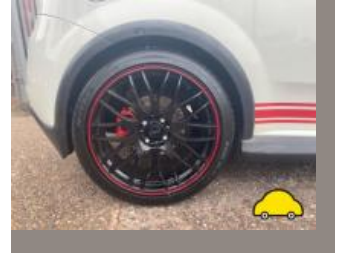

Internet history

Advert 1

Date	2021-06-25
Pictures	29
Listing price	View report

source: [autotrader.co.uk](https://www.autotrader.co.uk)