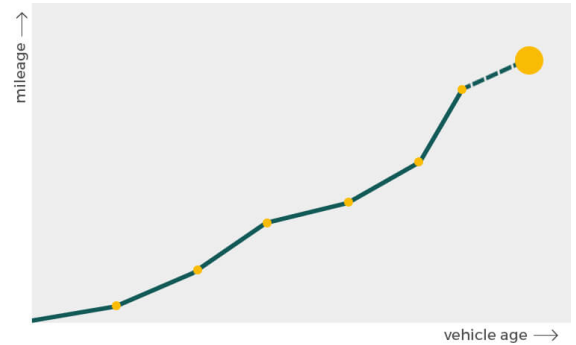

Mileage check

Odometer	In miles
Mileage registrations	21
First mileage registration	2008-11-25
Last registration	2022-04-11
Complete history	See info

Registration #1	2008-11-25	26 mi
Registration #2	2011-11-18	20.064 mi
Registration #3	2012-05-30	23.773 mi
Registration #4	2013-05-31	31.192 mi
Registration #5	2014-05-30	37.400 mi
Registration #6	2015-05-26	44.395 mi
Registration #7	2015-06-03	44.781 mi
Registration #8	2016-05-31	55.140 mi
Registration #9	2017-05-31	68.324 mi
Registration #10	2017-06-01	68.324 mi
Registration #11	2018-08-01	80.796 mi
Registration #12	2019-05-31	91.277 mi
Registration #13	2019-05-31	91.277 mi
Registration #14	2019-05-31	91.277 mi
Registration #15	2019-05-31	91.277 mi
Registration #16	2019-05-31	91.277 mi
Registration #17	2019-05-31	91.277 mi
Registration #18	2019-05-31	91.277 mi
Registration #19	2019-05-31	91.277 mi
Registration #20	2019-05-31	91.277 mi
Registration #21	2022-04-11	91.277 mi

Download >