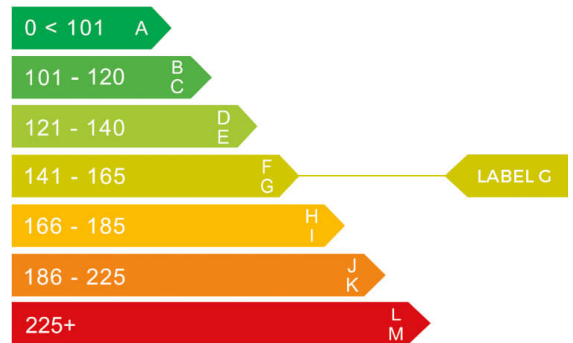

General information

Make	ABARTH
Model	GRANDE PUNTO 155 BHP ABARTH
Colour	White
Year of manufacture	2008
Top speed	129 mph
0 - 60 mph	8.2 seconds
Gearbox	6 speed Manual

Engine & fuel consumption

Power	155 BHP
Torque	201 Nm at 5.000 rpm
Engine capacity	1.368 cc
Cylinders	4
Fuel type	Petrol
Consumption city	24.5 mpg
Consumption extra urban	44.4 mpg
Consumption combined	34.1 mpg
CO2 emission	162 g/km
CO2 label	G