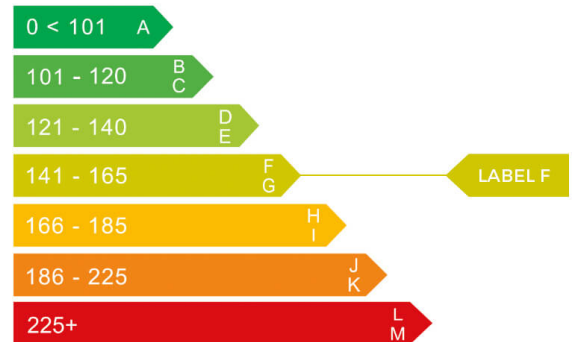

report date: 2024-09-08

General information

Make	NISSAN
Model	QASHQAI TEKNA + DIG-T MHEV CVT
Colour	Grey
Year of manufacture	2021
Top speed	124 mph
Gearbox	7 speed CVT

Engine & fuel consumption

Power	156 BHP
Max. torque	270 Nm at 4.000 rpm
Engine capacity	1.332 cc
Cylinders	4
Fuel type	Hybrid / Electric
Consumption city	38.7 mpg
Consumption extra urban	57.6 mpg
Consumption combined	43.5 mpg
CO2 emission	144 g/km
CO2 label	F