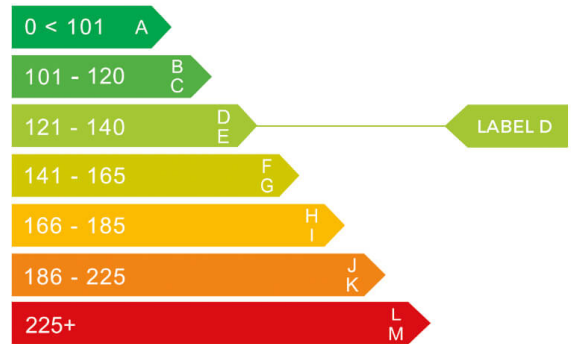

HYUNDAI

 **AV74RHU**

report date: 2025-02-12

General information

Make	HYUNDAI
Model	BAYON PREMIUM T-GDI
Colour	Red
Year of manufacture	2024
Top speed	115 mph
Gearbox	7 speed automatic

Engine & fuel consumption

Power	99 BHP
Max. torque	171 Nm at 4.000 rpm
Engine capacity	998 cc
Cylinders	3
Fuel type	Petrol
Consumption combined	54.3 mpg
CO2 emission	126 g/km
CO2 label	D

Internet history

Entry 2

Date	2025-01-02
Pictures	20
Listing price	View report

More info >

Dimensions & weight

Width	1775 mm
Height	1450 mm
Length	4065 mm
Wheel base	2580 mm
Kerb weight	1200 kg
Max. allowed weight	1630 kg

Additional information

Fuel tank capacity	40 l
Number of doors	5
Number of axles	2