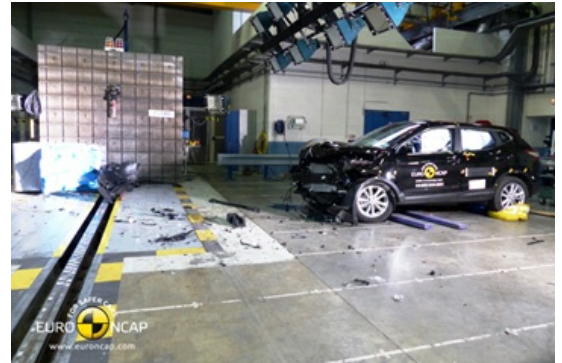

More info >

Safety ratings

NCAP rating	★★★★★
Adult	88%
Children	83%
Pedestrian	69%
Safety systems	79%
Overall rating	81%
Video	<a href="#">see crash video</a>

Dimensions & weight

Width	1835 mm
Height	1625 mm
Length	4425 mm
Max. allowed weight	1985 kg