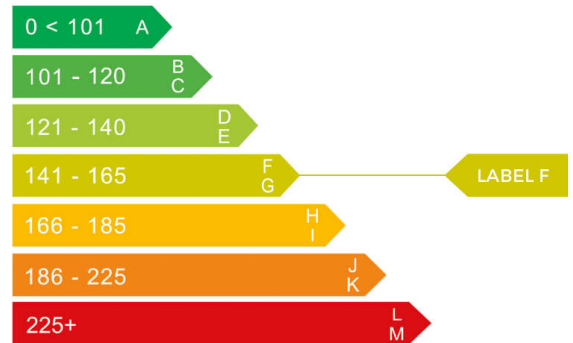

report date: 2024-09-10

General information

<b>Make</b>	NISSAN
<b>Model</b>	QASHQAI TEKNA + DIG-T MHEV CVT DIG-T TEKNA PLUS DCT
<b>Colour</b>	Grey
<b>Year of manufacture</b>	2021
<b>Top speed</b>	124 mph
<b>Gearbox</b>	7 speed CVT

Engine & fuel consumption

<b>Power</b>	156 BHP
<b>Max. torque</b>	270 Nm at 4.000 rpm
<b>Engine capacity</b>	1.332 cc
<b>Cylinders</b>	4
<b>Fuel type</b>	Hybrid / Electric
<b>Consumption combined</b>	43.5 mpg
<b>CO2 emission</b>	144 g/km
<b>CO2 label</b>	F