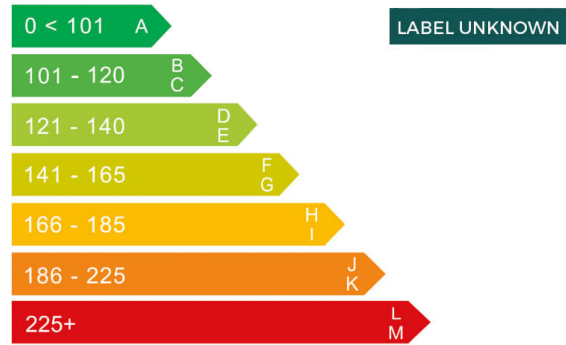

report date: 2025-01-11

General information

Make	IVECO
Model	STRALIS AS440S46T/P LNG S-A AS440S46T/P LNG
Colour	Grey
Year of manufacture	2022
Gearbox	-SEMI AUTO

Engine & fuel consumption

Power	453 BHP
Max. torque	2000 Nm at 1.100 rpm
Engine capacity	12.900 cc
Cylinders	6
Fuel type	Gas