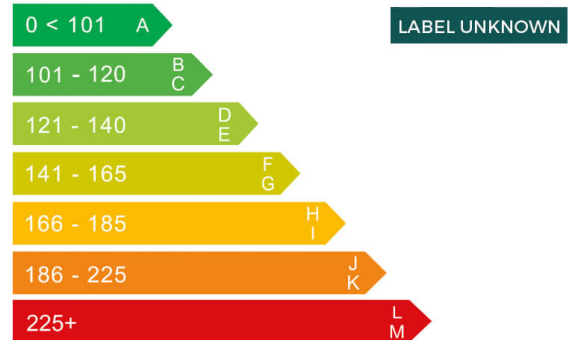

HYUNDAI

report date: 2024-10-13

General information

Make	HYUNDAI
Model	ILOAD CLASSIC CRDI 116 CRDI CLASSIC
Colour	-
Year of manufacture	-
Top speed	96 mph
Gearbox	6 speed Manual

Engine & fuel consumption

Power	114 BHP
Max. torque	343 Nm at 1.500 rpm
Cylinders	4
Fuel type	Electric
Consumption city	30.4 mpg
Consumption extra urban	43.5 mpg
Consumption combined	37.2 mpg

Dimensions & weight

Width	1920 mm
Height	1935 mm
Length	5125 mm
Wheel base	3200 mm
Kerb weight	2098 kg
Max. allowed weight	3160 kg

Additional information

Fuel tank capacity	75 l
Fuel delivery	Direct Injection
Number of seats	3
Number of axles	2