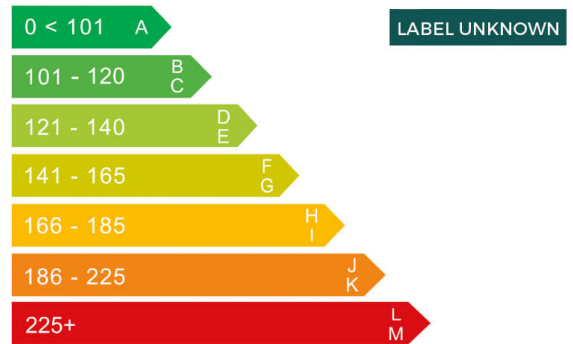

report date: 2024-08-02

General information

Make	BMW
Model	Z4 SE ROADSTER
Colour	-
Year of manufacture	2005
Top speed	137 mph
Gearbox	6 speed Manual

Engine & fuel consumption

Power	148 BHP
Max. torque	200 Nm at 3.600 rpm
Cylinders	4
Fuel type	-
Consumption city	26.2 mpg
Consumption extra urban	50.4 mpg
Consumption combined	37.7 mpg

Damage history

Check the damage history for this BMW. See if, where and when this BMW had damage and the car repair costs. We also check if this BMW was scrapped. Download the premium report [here](#) for the results.