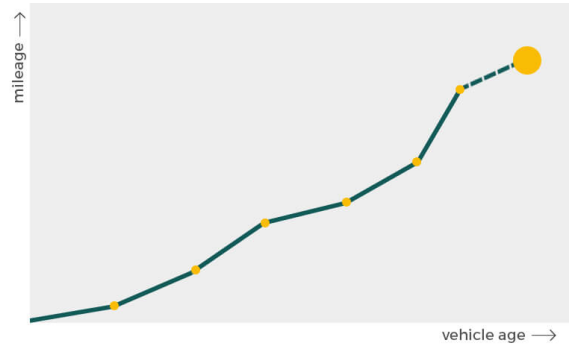

Mileage check

Mileage registrations	1
First mileage registration	2005-09-01

Registration #1	2005-09-01	12 mi

[More info >](#)