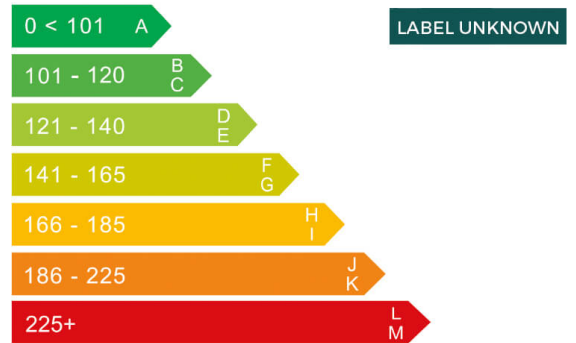

report date: 2024-09-10

General information

Make	FIAT
Model	500E LA PRIMA
Colour	-
Year of manufacture	-
Top speed	93 mph
0 - 60 mph	9.0 seconds
Gearbox	1 speed automatic

Engine & fuel consumption

Power	117 BHP
Max. torque	220 Nm at 2.000 rpm
Fuel type	Electric