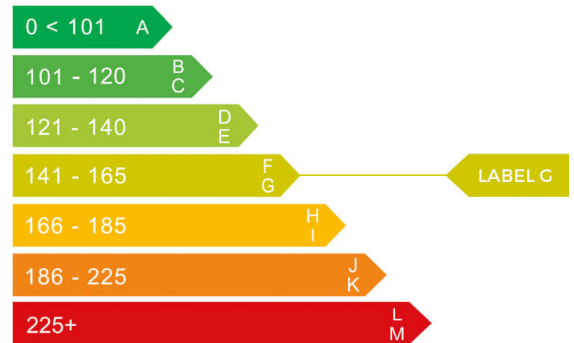

report date: 2024-10-31

General information

Make	AUDI
Model	A6 S LN BLK ED 40TDI MHEV Q SA AVANT TDI ULTRA S LINE BLACK EDITION
Colour	Grey
Year of manufacture	2022
Top speed	140 mph
Gearbox	7 speed Semi-Automatic

Engine & fuel consumption

Power	188 BHP
Max. torque	400 Nm at 1.750 rpm
Engine capacity	1.968 cc
Cylinders	4
Fuel type	Diesel
Consumption city	51.4 mpg
Consumption extra urban	65.7 mpg
Consumption combined	58.9 mpg
CO2 emission	159 g/km
CO2 label	G

Dimensions & weight

Width	1874 mm
Height	1461 mm
Length	4943 mm
Wheel base	2912 mm
Kerb weight	1725 kg
Max. allowed weight	2355 kg

Additional information

Fuel tank capacity	73 l
Fuel delivery	Direct Injection
Number of doors	5
Number of seats	5