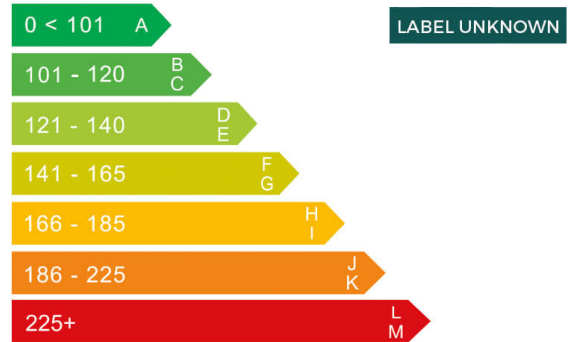

HONDA

report date: 2024-11-08

General information

Make	HONDA
Model	ENY1 ADVANCE
Colour	Red
Year of manufacture	2023
Top speed	99 mph
Gearbox	1 speed automatic

Engine & fuel consumption

Power	201 BHP
Max. torque	310 Nm at 310 rpm
Fuel type	Electricity