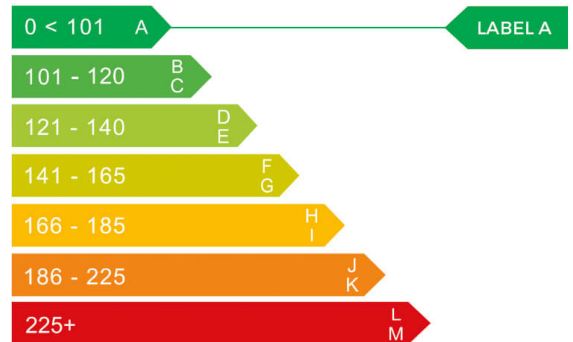

report date: 2024-07-15

General information

|                            |   |
|----------------------------|---|
| <b>Make</b>                | BMW                                       |
| <b>Model</b>               | X5 XDRIVE45E XLINE AUTO XDRIVE45E M SPORT |
| <b>Colour</b>              | Grey                                      |
| <b>Year of manufacture</b> | 2020                                      |
| <b>Top speed</b>           | 146 mph                                   |
| <b>0 - 60 mph</b>          | 5.6 seconds                               |
| <b>Gearbox</b>             | 8 speed automatic                         |

Engine & fuel consumption

|                             |                     |
|-----------------------------|---------------------|
| <b>Power</b>                | 282 BHP             |
| <b>Max. torque</b>          | 450 Nm at 3.500 rpm |
| <b>Engine capacity</b>      | 2.998 cc            |
| <b>Cylinders</b>            | 6                   |
| <b>Fuel type</b>            | Hybrid / Electric   |
| <b>Consumption combined</b> | 188.3 mpg           |
| <b>CO2 emission</b>         | 31 g/km             |
| <b>CO2 label</b>            | A                   |