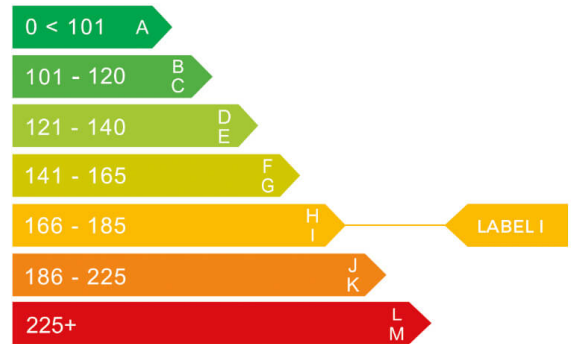

Mercedes-Benz

report date: 2024-10-02

General information

Make	MERCEDES-BENZ
Model	VITO 114 PURE L2
Colour	White
Year of manufacture	2019
Top speed	121 mph
Gearbox	6 speed Manual

Engine & fuel consumption

Power	100 kW / 136 HP / 136 BHP
Max. torque	330 Nm at 2.400 rpm
Engine capacity	2.143 cc
Cylinders	4
Fuel type	Diesel
Consumption city	33.6 mpg
Consumption extra urban	52.3 mpg
Consumption combined	43.5 mpg
CO2 emission	179 g/km
CO2 label	I