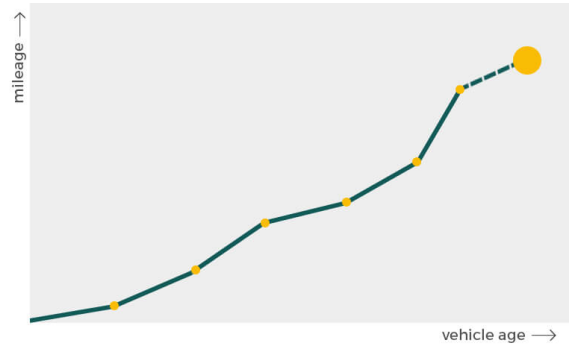

More info >

Mileage check

Mileage registrations	1
First mileage registration	2022-06-01

Registration #1	2022-06-01	15 mi
-----------------	------------	-------

[More info >](#)

Car features

The FIAT factory car options list is only available in the premium report.