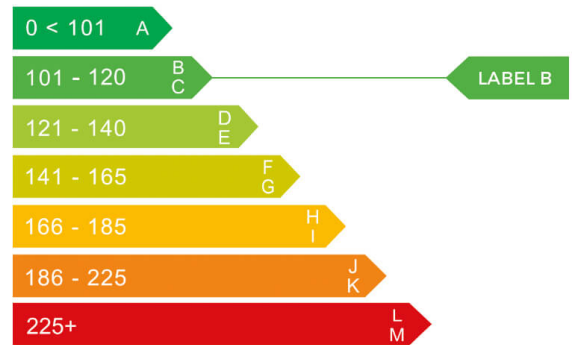

report date: 2024-09-08

General information

Make	FIAT
Model	500 RED MHEV
Colour	White
Year of manufacture	2022
Top speed	104 mph
0 - 100 km/h	13.8 seconds
Gearbox	6 speed Manual

Engine & fuel consumption

Power	51.5 kW / 70 HP / 68 BHP
Max. torque	90 Nm at 3.250 rpm
Engine capacity	999 cc
Cylinders	3
Fuel type	Petrol
Consumption combined	61.4 mpg
CO2 emission	106 g/km
CO2 label	B

Internet history

Entry 1