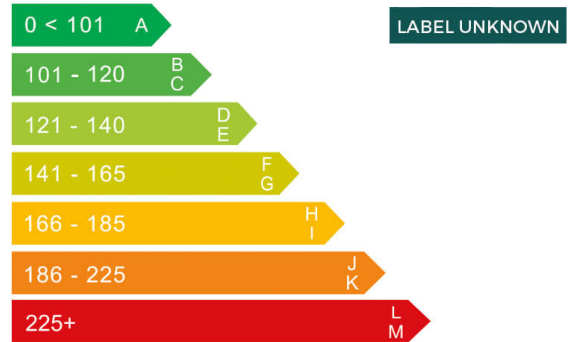

HYUNDAI

report date: 2024-10-06

General information

Make	HYUNDAI
Model	KONA ADVANCE EV
Colour	Silver
Year of manufacture	2024
Top speed	107 mph
Gearbox	1 speed automatic

Engine & fuel consumption

Power	215 BHP
Max. torque	255 Nm
Fuel type	Electricity