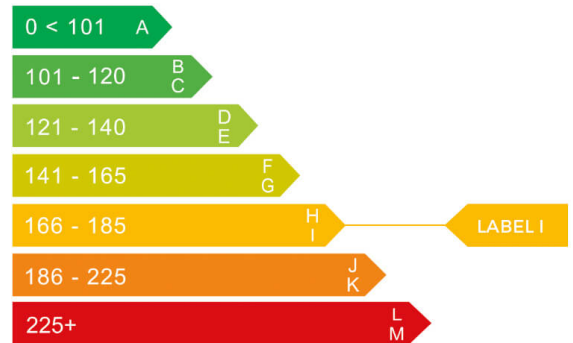

report date: 2025-01-14

General information

Make	MINI
Model	COUNTRYMAN COOPER S ALL4A COOPER S ALL4
Colour	Black
Year of manufacture	2012
Top speed	127 mph
Gearbox	6 speed automatic

Engine & fuel consumption

Power	184 BHP
Max. torque	240 Nm at 1.600 rpm
Engine capacity	1.598 cc
Cylinders	4
Fuel type	Petrol
Consumption city	27.4 mpg
Consumption extra urban	45.6 mpg
Consumption combined	36.7 mpg
CO2 emission	180 g/km
CO2 label	I