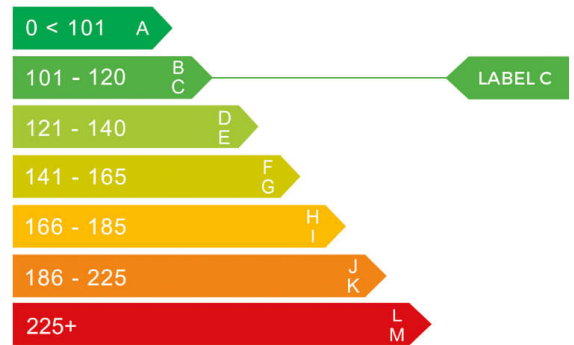

report date: 2024-09-08

General information

Make	FIAT
Model	500 RED MHEV
Colour	Grey
Year of manufacture	2021
Top speed	104 mph
0 - 100 km/h	13.8 seconds
Gearbox	6 speed Manual

Engine & fuel consumption

Power	51.5 kW / 70 HP / 68 BHP
Max. torque	90 Nm at 3.250 rpm
Engine capacity	999 cc
Cylinders	3
Fuel type	Petrol
Consumption combined	61.4 mpg
CO2 emission	113 g/km
CO2 label	C

**Internet history**

---

**Entry 1**

Date	2021-10-23
Pictures	0
Listing price	<a href="#">View report</a>

source: [heycar.co.uk](https://www.heycar.co.uk)

**MOT history**

<b>MOT expiry date</b>	2025-07-31
<b>MOT pass rate</b>	100 %
<b>MOT passed</b>	1
<b>Failed MOT tests</b>	0
<b>Total advice items</b>	0
<b>Total items failed</b>	0

More info >

Dimensions & weight

Width	1627 mm
Height	1488 mm
Length	3571 mm
Wheel base	2300 mm
Kerb weight	980 kg
Max. allowed weight	1338 kg

Additional information

Fuel tank capacity	35 l
Number of doors	3
Number of seats	4
Number of axles	2
Engine number	7841573