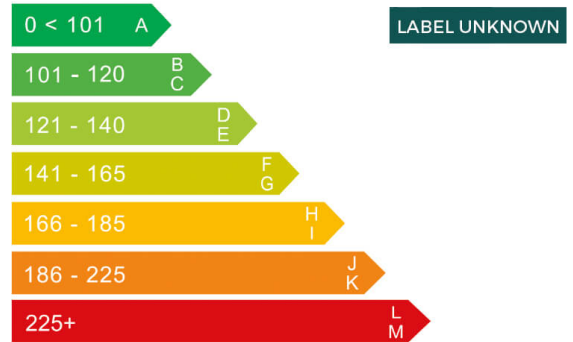

HYUNDAI

report date: 2024-10-06

General information

Make	HYUNDAI
Model	SONATA CDX
Colour	Silver
Year of manufacture	-
Top speed	118 mph
Gearbox	4 speed automatic

Engine & fuel consumption

Power	136 BHP
Max. torque	180 Nm at 4.500 rpm
Cylinders	4
Fuel type	Petrol
Consumption city	21.1 mpg
Consumption extra urban	39.8 mpg
Consumption combined	30.1 mpg