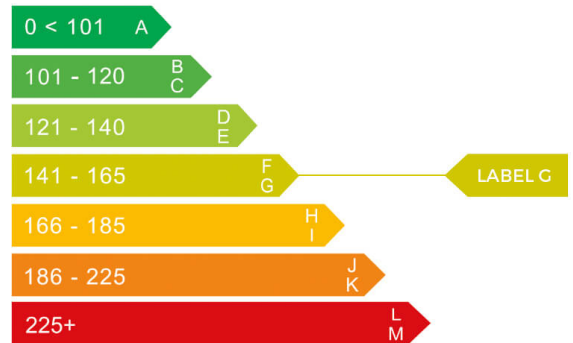

Mercedes-Benz

 **LO7IAUT**

report date: 2024-09-10

General information

Make	MERCEDES-BENZ
Model	GLB 200 AMG LINE PREMIUM AUTO GLB 200 AMG LINE
Colour	Black
Year of manufacture	2021
Top speed	129 mph
Gearbox	7 speed automatic

Engine & fuel consumption

Power	161 BHP
Max. torque	250 Nm at 4.000 rpm
Engine capacity	1.332 cc
Cylinders	4
Fuel type	Petrol
Consumption combined	37.7 mpg
CO2 emission	163 g/km
CO2 label	G

Internet history