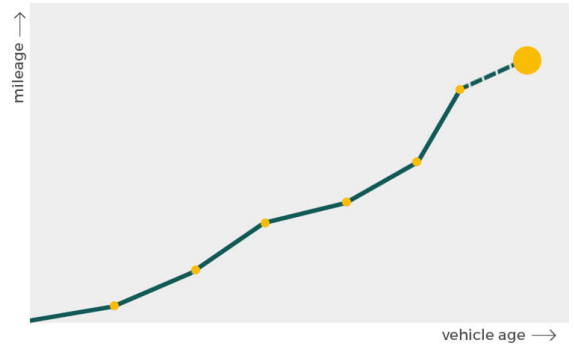

Mileage check

Mileage registrations 1

Registration #1 2020-05-20 2024-07-15

[More info >](#)

Car features

The BMW factory car options list is only available in the premium report.

S0225	Air conditioning
S0295	
S0482	
S0501	
S0566	
S0567	
S0569	

View the complete BMW factory list for this vehicle [here](#).

More info >

Dimensions & weight

Width	2004 mm
Height	1745 mm
Length	4922 mm
Wheel base	2975 mm
Kerb weight	2435 kg
Max. allowed weight	3150 kg

Additional information

Fuel tank capacity	80 l
Fuel delivery	Direct Injection
Number of doors	5
Number of seats	5
Number of axles	2
Engine number	14865967