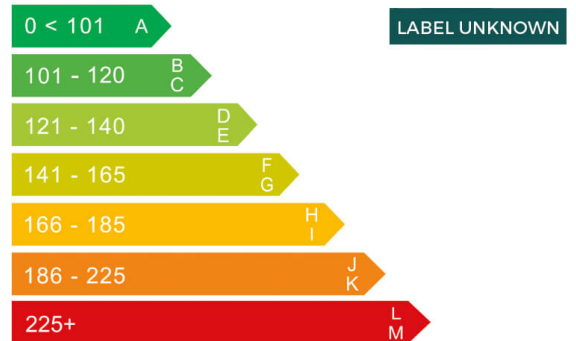

report date: 2024-07-15

General information

Make	BMW
Model	X5 XDRIVE45E XLINE AUTO XDRIVE45E XLINE
Colour	-
Year of manufacture	-
Top speed	146 mph
0 - 60 mph	3.5 seconds
Gearbox	8 speed automatic

Engine & fuel consumption

Power	389 BHP
Max. torque	600 Nm at 3.170 rpm
Cylinders	6
Fuel type	Hybrid / Electric / (clean)
Consumption combined	188.3 mpg