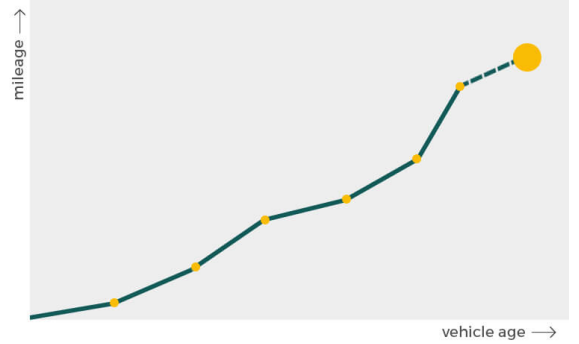

Mileage check

Mileage registrations 3

Complete history [See info](#)

Registration #1	2020-05-20	25,000 miles
Registration #2	2020-05-20	25,000 miles
Registration #3	2020-05-20	25,000 miles

[More info >](#)