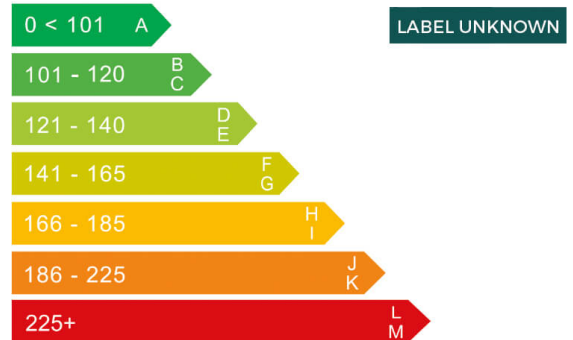

report date: 2024-09-08

General information

Make	MINI
Model	COUNTRYMAN COOPER D ALL4 COOPER D ALL4
Colour	-
Year of manufacture	-
Top speed	112 mph
0 - 60 mph	10.9 seconds
Gearbox	6 speed Manual

Engine & fuel consumption

Power	112 BHP
Max. torque	270 Nm at 1.750 rpm
Cylinders	4
Fuel type	Diesel
Consumption combined	64.2 mpg