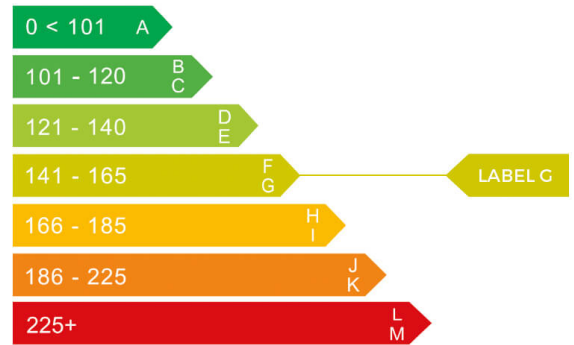

Mercedes-Benz

report date: 2024-09-10

General information

<b>Make</b>	MERCEDES-BENZ
<b>Model</b>	GLB 200 AMG LINE PREMIUM AUTO GLB 200 AMG LINE
<b>Colour</b>	Grey
<b>Year of manufacture</b>	2021
<b>Top speed</b>	129 mph
<b>Gearbox</b>	7 speed automatic

Engine & fuel consumption

<b>Power</b>	161 BHP
<b>Max. torque</b>	250 Nm at 4.000 rpm
<b>Engine capacity</b>	1.332 cc
<b>Cylinders</b>	4
<b>Fuel type</b>	Petrol
<b>Consumption combined</b>	37.7 mpg
<b>CO2 emission</b>	163 g/km
<b>CO2 label</b>	G