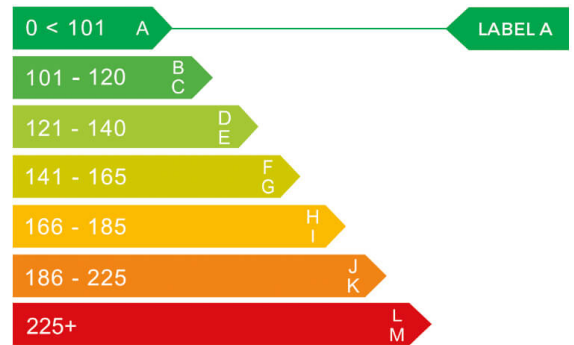

report date: 2024-02-25

General information

Make	MINI
Model	COOPER D LONDON 2012 EDITION ONE D
Colour	Blue
Year of manufacture	2012
Top speed	114 mph
0 - 60 mph	11.4 seconds
Gearbox	6 speed Manual

Engine & fuel consumption

Power	90 BHP
Max. torque	215 Nm at 1.750 rpm
Engine capacity	1.600 cc
Cylinders	4
Fuel type	Diesel
Consumption city	67.3 mpg
Consumption extra urban	80.7 mpg
Consumption combined	74.3 mpg
CO2 emission	99 g/km
CO2 label	A