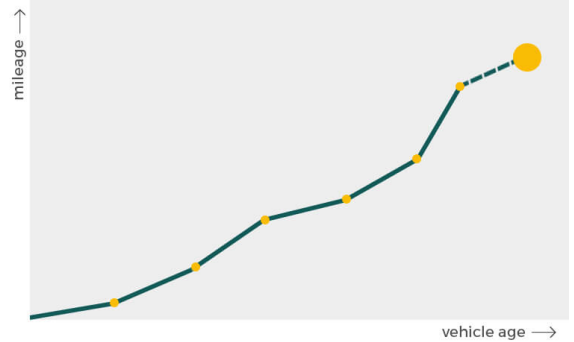

More info >

Mileage check

Odometer	In miles
Mileage registrations	13
First mileage registration	2012-06-27
Last registration	2023-06-06
Complete history	See info

Registration #1	2012-06-27	28 mi
Registration #2	2014-08-04	14.620 mi
Registration #3	2015-07-09	26.159 mi
Registration #4	2016-07-28	36.810 mi
Registration #5	2017-11-07	52.841 mi
Registration #6	2018-11-15	56.030 mi
Registration #7	2019-11-07	57.860 mi
Registration #8	2020-06-06	58.277 mi
Registration #9	2021-06-06	58.277 mi
Registration #10	2022-06-06	58.277 mi
Registration #11	2023-06-06	58.277 mi
Registration #12	2023-06-06	58.277 mi
Registration #13	2023-06-06	58.277 mi