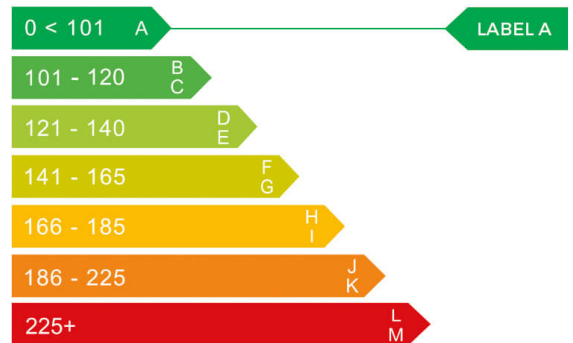

RENAULT

report date: 2025-01-14

General information

Make	RENAULT
Model	CAPTUR S EDITION E-TECH PHEV A S EDITION E-TECH
Colour	Blue
Year of manufacture	2021
Top speed	107 mph
0 - 100 km/h	10.1 seconds
0 - 60 mph	10.1 seconds
Gearbox	6 speed automatic

Engine & fuel consumption

Power	68 kW / 93 HP / 158 BHP
Max. torque	144 Nm at 3.200 rpm
Engine capacity	1.598 cc
Cylinders	4
Fuel type	Hybrid / Electric
Consumption combined	188.3 mpg
CO2 emission	34 g/km
CO2 label	A

More info >

Dimensions & weight

Width	2003 mm
Height	1585 mm
Length	4227 mm
Wheel base	2639 mm
Kerb weight	1564 kg
Max. allowed weight	2060 kg

Additional information

Fuel delivery	Multi-Point Injection
Number of doors	5
Number of seats	5
Number of axles	2
Engine number	R036250