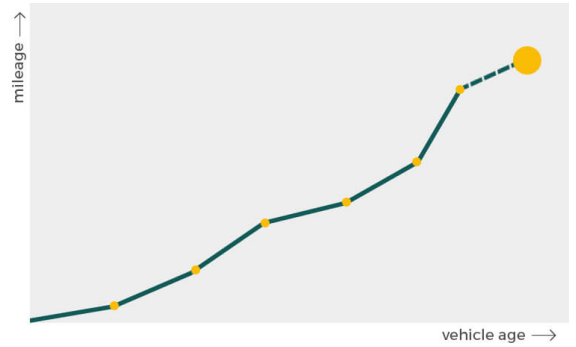

Mileage check

Mileage registrations 0

Car features

The FIAT factory car options list is only available in the premium report.

S0225	Air conditioning
S0295	
S0482	
S0501	
S0566	
S0567	
S0569	

View the complete FIAT factory list for this vehicle [here](#).

More info >

Dimensions & weight

Width	1627 mm
Height	1488 mm
Length	3571 mm
Wheel base	2300 mm
Kerb weight	980 kg
Max. allowed weight	1338 kg

Additional information

Fuel tank capacity	35 l
Number of doors	3
Number of seats	4
Number of axles	2
Engine number	8129521