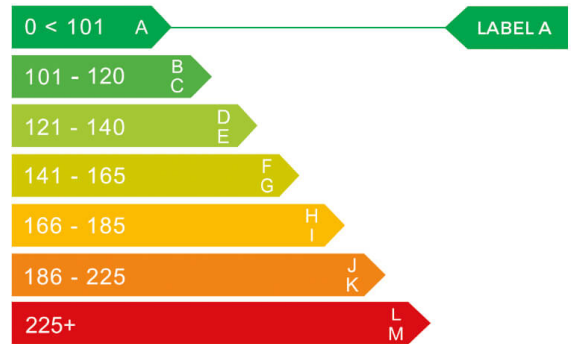

report date: 2025-02-14

General information

Make	BMW
Model	X5 XDRIVE45E XLINE AUTO
Colour	Grey
Year of manufacture	2021
Top speed	146 mph
Gearbox	8 speed automatic

Engine & fuel consumption

Power	389 BHP
Max. torque	600 Nm at 3.170 rpm
Engine capacity	2.998 cc
Cylinders	6
Fuel type	Hybrid / Electric
Consumption combined	188.3 mpg
CO2 emission	27 g/km
CO2 label	A