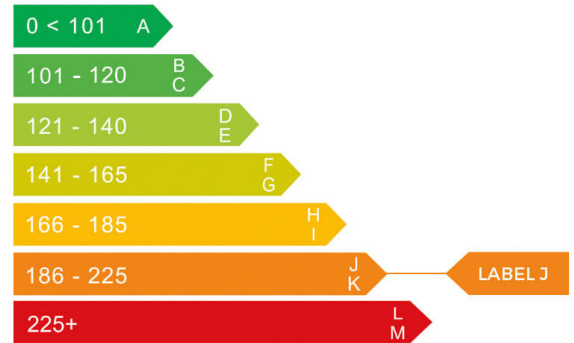

HYUNDAI

report date: 2024-10-06

General information

Make	HYUNDAI
Model	SONATA 16V
Colour	Grey
Year of manufacture	2009
Top speed	119 mph
0 - 60 mph	11.5 seconds
Gearbox	4 speed automatic

Engine & fuel consumption

Power	144 BHP
Max. torque	188 Nm at 4.250 rpm
Engine capacity	1.998 cc
Cylinders	4
Fuel type	Petrol
Consumption city	26.2 mpg
Consumption extra urban	40.4 mpg
Consumption combined	33.6 mpg
CO2 emission	200 g/km
CO2 label	J