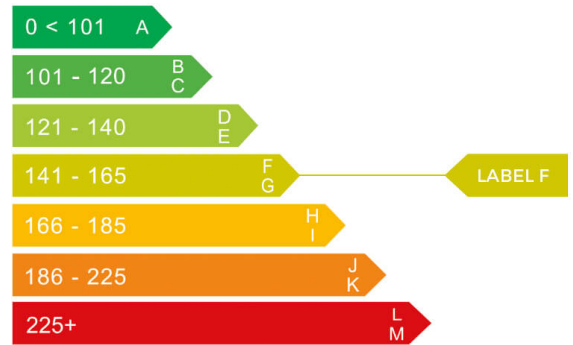

report date: 2024-09-08

General information

Make	NISSAN
Model	QASHQAI TEKNA + DIG-T MHEV CVT
Colour	Grey
Year of manufacture	2022
Gearbox	-

Engine & fuel consumption

Engine capacity	1.332 cc
Fuel type	Hybrid / Electric
CO2 emission	144 g/km
CO2 label	F