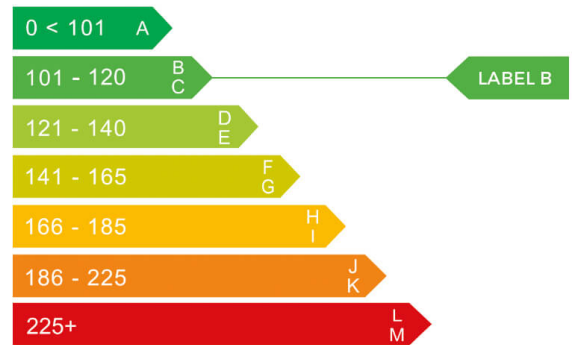

report date: 2024-09-08

General information

Make	FIAT
Model	500 RED MHEV DOLCEVITA
Colour	White
Year of manufacture	2023
Top speed	104 mph
0 - 100 km/h	13.8 seconds
Gearbox	6 speed Manual

Engine & fuel consumption

Power	51.5 kW / 70 HP / 68 BHP
Max. torque	90 Nm at 3.250 rpm
Engine capacity	999 cc
Cylinders	3
Fuel type	Petrol
Consumption combined	56.5 mpg
CO2 emission	105 g/km
CO2 label	B

Internet history

Entry 1

Dimensions & weight

Width	1627 mm
Height	1488 mm
Length	3571 mm
Wheel base	2 mm
Kerb weight	933 kg

Additional information

Number of axles	2
-----------------	---