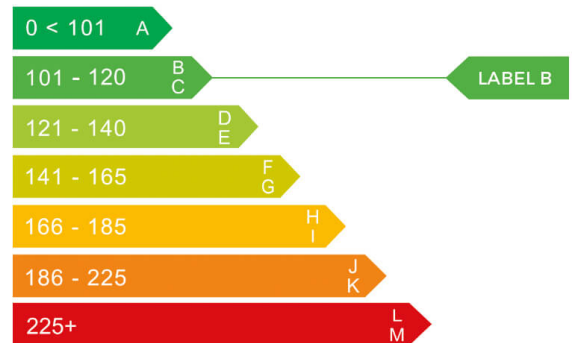

report date: 2024-09-08

General information

Make	FIAT
Model	500 RED MHEV DOLCEVITA PLUS
Colour	Black
Year of manufacture	2022
Top speed	104 mph
0 - 100 km/h	13.8 seconds
Gearbox	6 speed Manual

Engine & fuel consumption

Power	51.5 kW / 70 HP / 68 BHP
Max. torque	90 Nm at 3.250 rpm
Engine capacity	999 cc
Cylinders	3
Fuel type	Petrol
Consumption combined	56.5 mpg
CO2 emission	106 g/km
CO2 label	B

Internet history

Entry 2