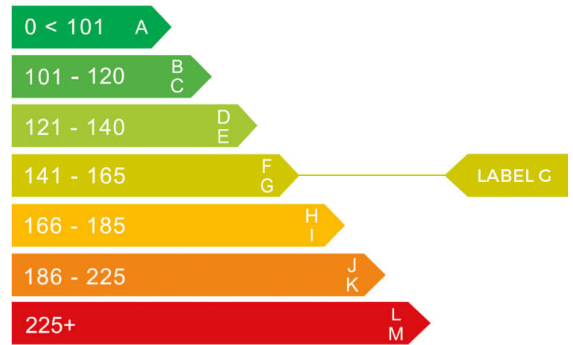

Mercedes-Benz

report date: 2024-09-10

General information

<b>Make</b>	MERCEDES-BENZ
<b>Model</b>	GLB 200 AMG LINE PREMIUM AUTO GLB 200 AMG LINE
<b>Colour</b>	White
<b>Year of manufacture</b>	2021
<b>Top speed</b>	129 mph
<b>Gearbox</b>	7 speed automatic

Engine & fuel consumption

<b>Power</b>	161 BHP
<b>Max. torque</b>	250 Nm at 4.000 rpm
<b>Engine capacity</b>	1.332 cc
<b>Cylinders</b>	4
<b>Fuel type</b>	Petrol
<b>Consumption combined</b>	37.7 mpg
<b>CO2 emission</b>	163 g/km
<b>CO2 label</b>	G