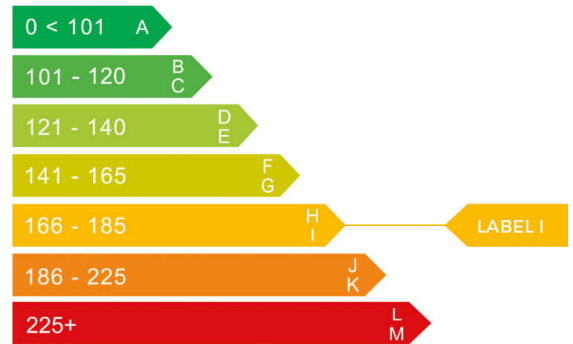

Mercedes-Benz

 **BD69ZHY**

report date: 2024-08-02

General information

Make	MERCEDES-BENZ
Model	VITO 114 PURE L2
Colour	White
Year of manufacture	2019
Top speed	121 mph
Gearbox	6 speed Manual

Engine & fuel consumption

Power	100 kW / 136 HP / 136 BHP
Max. torque	330 Nm at 2.400 rpm
Engine capacity	2.143 cc
Cylinders	4
Fuel type	Diesel
Consumption city	33.6 mpg
Consumption extra urban	52.3 mpg
Consumption combined	43.5 mpg
CO2 emission	179 g/km
CO2 label	I