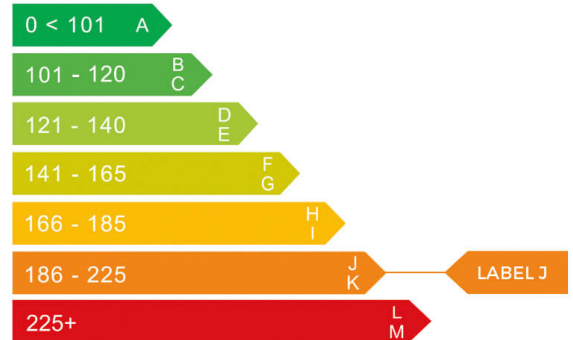

Mercedes-Benz

report date: 2024-09-18

General information

Make	MERCEDES-BENZ
Model	VITO 116CDI TOURER SELECT AUTO 114CDI TOURER SELECT L3
Colour	Black
Year of manufacture	2021
Top speed	114 mph
0 - 100 km/h	7.8 seconds
Gearbox	9 speed automatic

Engine & fuel consumption

Power	174 kW / 237 HP / 134 BHP
Max. torque	330 Nm at 1.250 rpm
Engine capacity	1.950 cc
Cylinders	4
Fuel type	Diesel
Consumption combined	38.2 mpg
CO2 emission	193 g/km
CO2 label	J