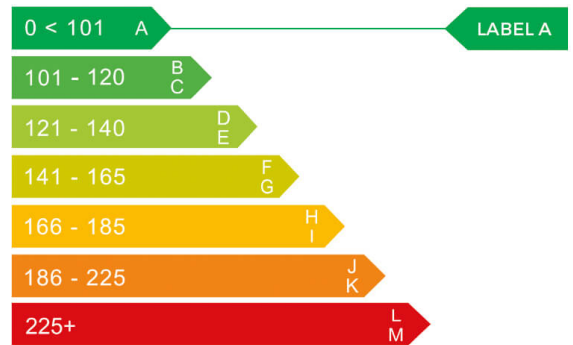

report date: 2024-07-15

General information

Make	BMW
Model	X5 XDRIVE45E XLINE AUTO XDRIVE45E XLINE
Colour	Black
Year of manufacture	2020
Top speed	146 mph
0 - 60 mph	3.5 seconds
Gearbox	8 speed automatic

Engine & fuel consumption

Power	389 BHP
Max. torque	600 Nm at 3.170 rpm
Engine capacity	2.998 cc
Cylinders	6
Fuel type	Hybrid / Electric
Consumption combined	188.3 mpg
CO2 emission	28 g/km
CO2 label	A

Internet history

More info >

Dimensions & weight

Width	2004 mm
Height	1745 mm
Length	4922 mm
Wheel base	2975 mm
Kerb weight	2435 kg
Max. allowed weight	3150 kg

Additional information

Fuel tank capacity	80 l
Fuel delivery	Direct Injection
Number of doors	5
Number of seats	5
Number of axles	2
Engine number	14865967