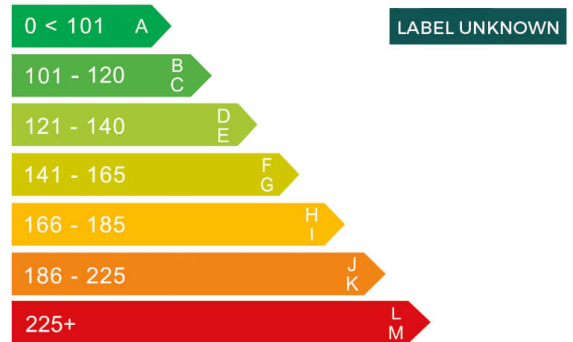

report date: 2025-02-13

General information

Make	FIAT
Model	DUCATO 40 MAXI 130 M-JET 40MAXI 4X2DAY CC LWB 130
Colour	-
Year of manufacture	-
Gearbox	-Manual

Engine & fuel consumption

Power	128 BHP
Max. torque	320 Nm at 2.000 rpm
Cylinders	4
Fuel type	Diesel
Consumption city	37.7 mpg
Consumption extra urban	55.4 mpg
Consumption combined	55.4 mpg