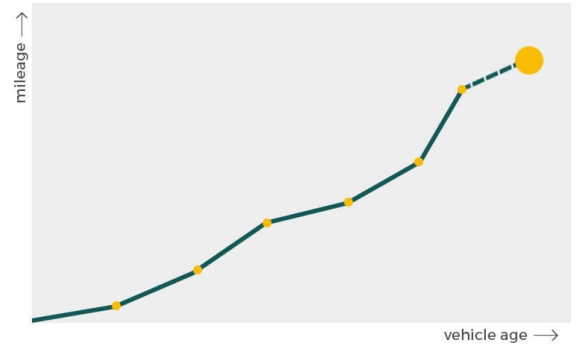

Mileage check

Mileage registrations 1

Registration #1 2020-05-20 20,000 miles

[More info >](#)