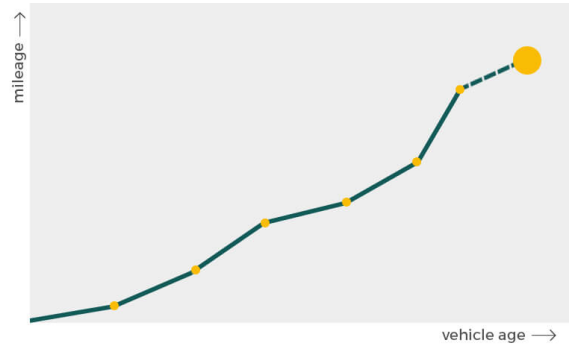

More info >

Mileage check

Mileage registrations	2
First mileage registration	2021-11-01
Complete history	See info

Registration #1	2021-11-01	26 mi
Registration #2		

[More info >](#)

Car features

The BMW factory car options list is only available in the premium report.