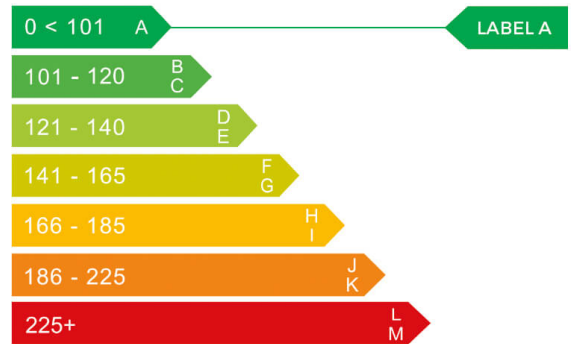

report date: 2024-07-15

General information

Make	BMW
Model	X5 XDRIVE45E XLINE AUTO XDRIVE45E XLINE
Colour	Blue
Year of manufacture	2021
Top speed	146 mph
Gearbox	8 speed automatic

Engine & fuel consumption

Power	389 BHP
Max. torque	600 Nm at 3.170 rpm
Engine capacity	2.998 cc
Cylinders	6
Fuel type	Hybrid / Electric
Consumption combined	188.3 mpg
CO2 emission	27 g/km
CO2 label	A

Internet history

Entry 1

Date	2024-03-01
Pictures	33
Listing price	View report