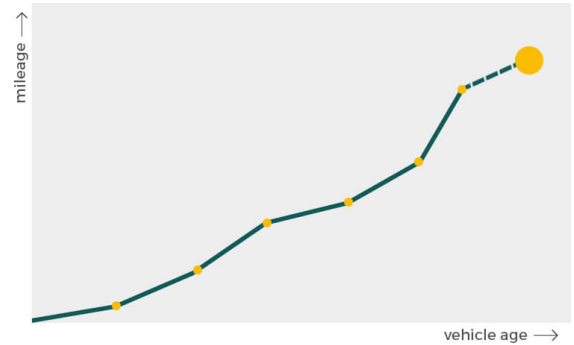

Mileage check

Odometer	In miles
Mileage registrations	15
First mileage registration	2009-01-29
Last registration	2023-12-14
Complete history	See info

Registration #1	2009-01-29	7 mi
Registration #2	2012-01-12	13.218 mi
Registration #3	2013-01-14	18.631 mi
Registration #4	2014-01-22	24.457 mi
Registration #5	2015-01-27	29.688 mi
Registration #6	2016-01-29	34.936 mi
Registration #7	2017-02-06	48.276 mi
Registration #8	2017-02-06	48.276 mi
Registration #9	2019-05-01	55.377 mi
Registration #10	2020-05-01	55.377 mi
Registration #11	2021-05-01	55.377 mi
Registration #12	2022-05-01	55.377 mi
Registration #13	2023-05-01	55.377 mi
Registration #14	2023-12-14	55.377 mi
Registration #15	2023-12-14	55.377 mi

[More info >](#)