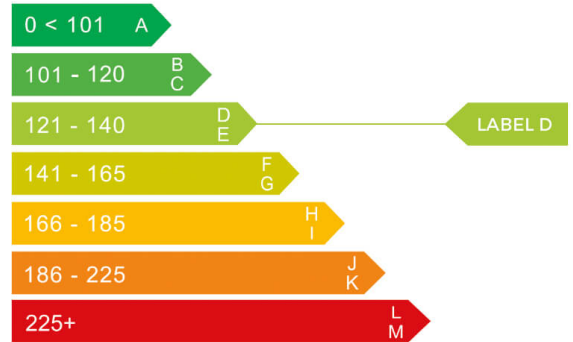

HONDA

report date: 2024-10-11

General information

Make	HONDA
Model	JAZZ DSI S
Colour	Blue
Year of manufacture	2009
Top speed	106 mph
Gearbox	5 speed Manual

Engine & fuel consumption

Power	76 BHP
Max. torque	110 Nm at 2.800 rpm
Engine capacity	1.246 cc
Cylinders	4
Fuel type	Petrol
Consumption city	41.5 mpg
Consumption extra urban	60.1 mpg
Consumption combined	51.4 mpg
CO2 emission	129 g/km
CO2 label	D