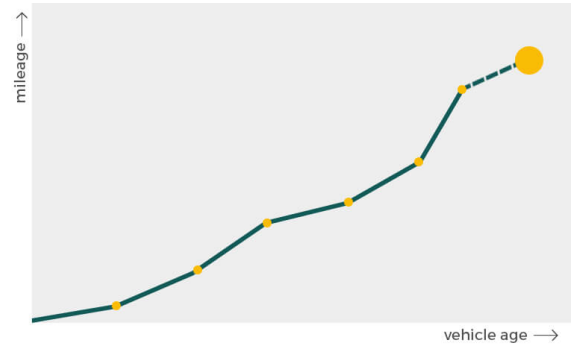

Mileage check

Odometer	In miles
Mileage registrations	17
First mileage registration	2003-03-28
Last registration	2023-06-05
Complete history	See info

Registration #1	2003-03-28	14 mi
Registration #2	2006-10-11	8.256 mi
Registration #3	2007-10-30	10.537 mi
Registration #4	2008-08-09	12.405 mi
Registration #5	2009-08-03	24.852 mi
Registration #6	2011-01-19	39.631 mi
Registration #7	2012-05-04	40.416 mi
Registration #8	2012-05-05	40.416 mi
Registration #9	2013-05-29	40.705 mi
Registration #10	2013-05-29	40.705 mi
Registration #11	2013-05-29	40.705 mi
Registration #12	2013-05-29	40.705 mi
Registration #13	2013-05-29	40.705 mi
Registration #14	2013-05-29	40.705 mi
Registration #15	2013-05-29	40.705 mi
Registration #16	2013-05-29	40.705 mi
Registration #17	2013-05-29	40.705 mi

More info >