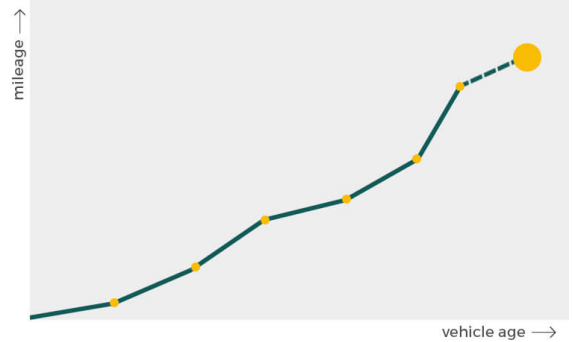

More info >

Mileage check

Odometer	In miles
Mileage registrations	13
First mileage registration	2012-09-07
Last registration	2024-02-12
Complete history	See info

Registration #1	2012-09-07	6 mi
Registration #2	2015-08-26	21.733 mi
Registration #3	2016-09-07	30.146 mi
Registration #4	2017-08-15	36.696 mi
Registration #5	2019-01-18	46.059 mi
Registration #6	2020-01-15	49.444 mi
Registration #7	2021-01-11	50.310 mi
Registration #8	2022-01-11	51.277 mi
Registration #9	2023-01-11	52.244 mi
Registration #10	2023-01-11	53.211 mi
Registration #11	2023-01-11	54.178 mi
Registration #12	2023-01-11	55.145 mi
Registration #13	2024-02-12	56.112 mi