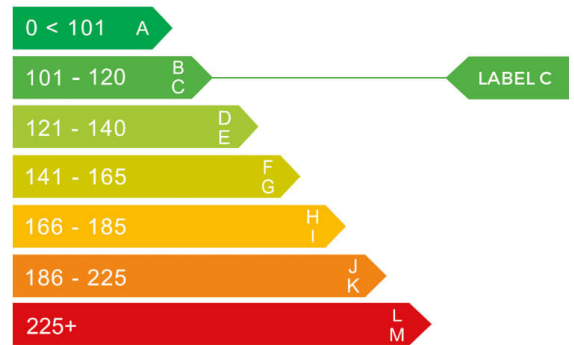

report date: 2024-12-04

General information

Make	MINI
Model	COUNTRYMAN ONE D ONE D
Colour	Yellow
Year of manufacture	2012
Top speed	106 mph
0 - 60 mph	12.9 seconds
Gearbox	6 speed Manual

Engine & fuel consumption

Power	90 BHP
Max. torque	215 Nm at 1.750 rpm
Engine capacity	1.598 cc
Cylinders	4
Fuel type	Diesel
Consumption city	60.1 mpg
Consumption extra urban	67.3 mpg
Consumption combined	64.2 mpg
CO2 emission	115 g/km
CO2 label	C