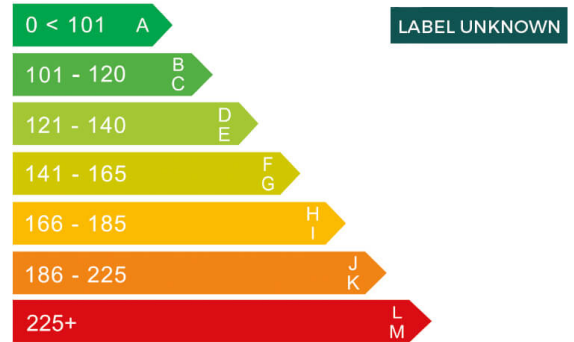

report date: 2024-09-10

General information

Make	FIAT
Model	500E LA PRIMA LA PRIMA
Colour	Grey
Year of manufacture	2021
Top speed	93 mph
Gearbox	1 speed automatic

Engine & fuel consumption

Power	117 BHP
Max. torque	220 Nm at 2.000 rpm
Fuel type	Electricity
Consumption combined	1.0 mpg