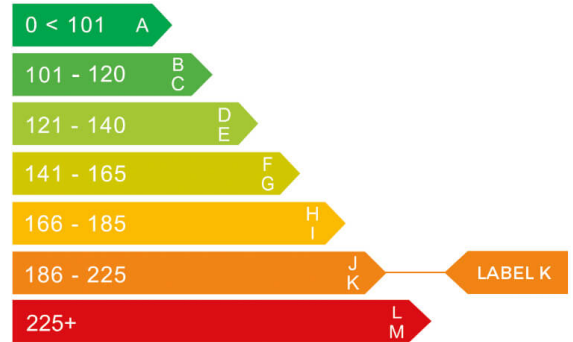

report date: 2024-12-14

General information

Make	BMW
Model	M2 AUTO
Colour	Grey
Year of manufacture	2023
Top speed	177 mph
Gearbox	6 speed automatic

Engine & fuel consumption

Power	503 BHP
Max. torque	650 Nm at 5.500 rpm
Engine capacity	2.993 cc
Cylinders	6
Fuel type	Petrol
Consumption combined	28.8 mpg
CO2 emission	220 g/km
CO2 label	K