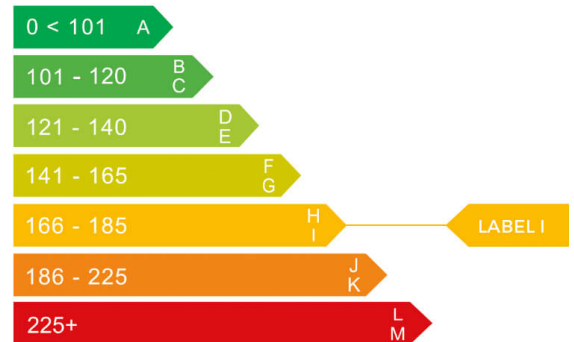

 **AI**

report date: 2024-08-02

General information

Make	MINI
Model	COOPER S
Colour	Black
Year of manufacture	2007
Top speed	137 mph
Gearbox	6 speed automatic

Engine & fuel consumption

Power	172 BHP
Max. torque	240 Nm at 1.600 rpm
Engine capacity	1.598 cc
Cylinders	4
Fuel type	Petrol
Consumption city	25.9 mpg
Consumption extra urban	49.6 mpg
Consumption combined	37.2 mpg
CO2 emission	182 g/km
CO2 label	I