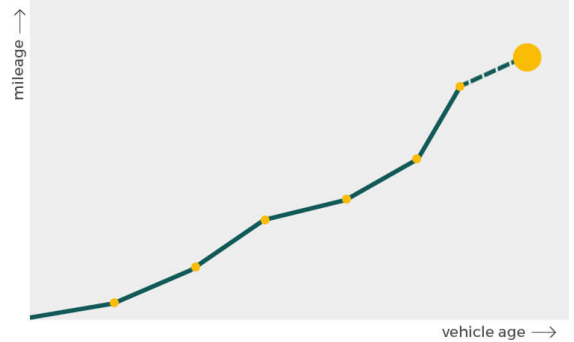

Mileage check

Odometer	In miles
Mileage registrations	9
First mileage registration	2007-05-14
Last registration	2023-11-28
Complete history	See info

Registration #1	2007-05-14	19 mi
Registration #2	2017-11-08	700 mi
Registration #3	2018-11-21	1.065 mi
Registration #4	2019-11-19	1.560 mi
Registration #5	2020-11-19	1.914 mi
Registration #6	2020-11-19	2.277 mi
Registration #7	2020-11-19	2.277 mi
Registration #8	2020-11-19	2.277 mi
Registration #9	2020-11-19	2.277 mi

[More info >](#)