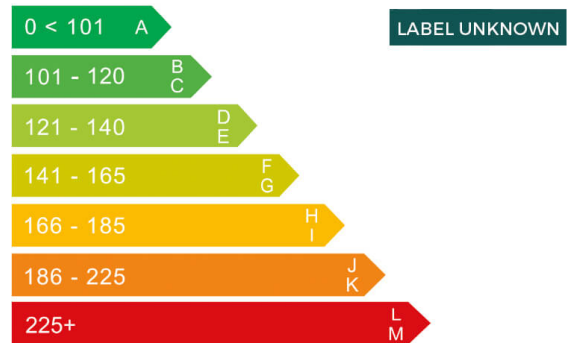

report date: 2024-07-15

General information

Make	BMW
Model	320D M SPORT + EDITION MH 320D M SPORT PLUS EDITION
Colour	-
Year of manufacture	-
Top speed	149 mph
Gearbox	8 speed automatic

Engine & fuel consumption

Power	188 BHP
Max. torque	400 Nm at 1.750 rpm
Cylinders	4
Fuel type	Electric / Diesel
Consumption combined	56.5 mpg

Internet history

Entry 1

Date	2021-06-06
Pictures	22
Listing price	View report

source: [yesauto.com](https://www.yesauto.com)