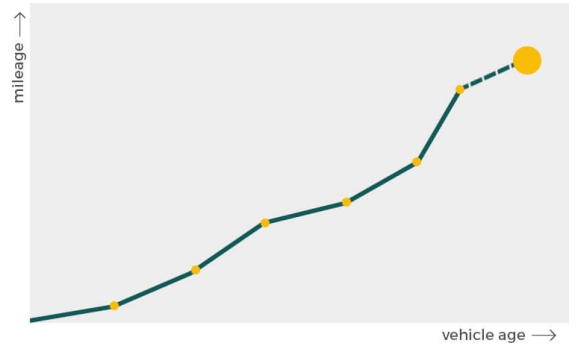

Mileage check

Mileage registrations 1

Registration #1 2020-07-15 25,377 miles

[More info >](#)

Car features

The BMW factory car options list is only available in the premium report.

S0225	Air conditioning
S0295	
S0482	
S0501	
S0566	
S0567	
S0569	

View the complete BMW factory list for this vehicle [here](#).

More info >

Dimensions & weight

Width	1827 mm
Height	1435 mm
Length	4709 mm
Max. allowed weight	2140 kg

Additional information

Number of seats	5
Number of axles	2
Engine number	69916007