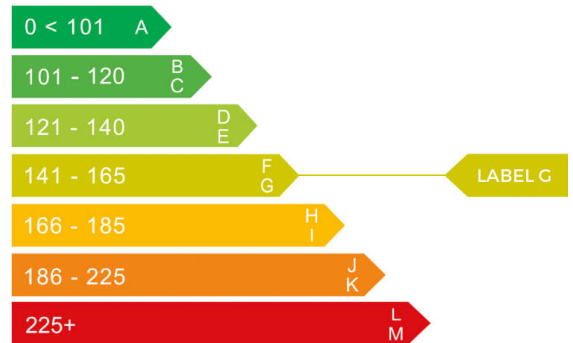

Mercedes-Benz

report date: 2024-09-10

General information

Make	MERCEDES-BENZ
Model	GLB 200 AMG LINE PREMIUM AUTO GLB 200 AMG LINE EXECUTIVE
Colour	Red
Year of manufacture	2023
Top speed	129 mph
Gearbox	7 speed automatic

Engine & fuel consumption

Power	161 BHP
Max. torque	250 Nm at 4.000 rpm
Engine capacity	1.332 cc
Cylinders	4
Fuel type	Petrol
Consumption combined	39.2 mpg
CO2 emission	163 g/km
CO2 label	G

Internet history