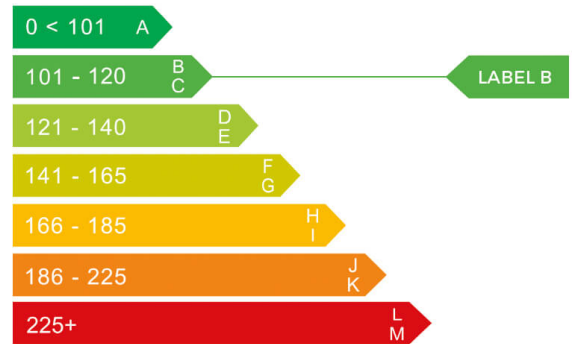

report date: 2025-01-24

General information

Make	MINI
Model	CLUBVAN COOPER D
Colour	White
Year of manufacture	2013
Top speed	122 mph
Gearbox	6 speed Manual

Engine & fuel consumption

Power	110 BHP
Max. torque	270 Nm at 1.750 rpm
Engine capacity	1.598 cc
Cylinders	4
Fuel type	Diesel
Consumption city	64.2 mpg
Consumption extra urban	78.5 mpg
Consumption combined	72.4 mpg
CO2 emission	103 g/km
CO2 label	B