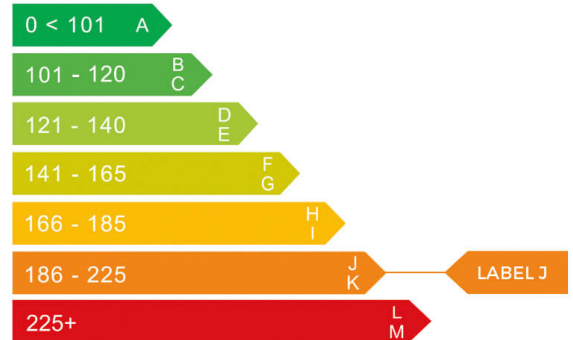

Mercedes-Benz

report date: 2024-09-18

General information

<b>Make</b>	MERCEDES-BENZ
<b>Model</b>	VITO 116CDI TOURER SELECT AUTO 114CDI TOURER SELECT L3
<b>Colour</b>	White
<b>Year of manufacture</b>	2021
<b>Top speed</b>	114 mph
<b>0 - 100 km/h</b>	7.8 seconds
<b>Gearbox</b>	9 speed automatic

Engine & fuel consumption

<b>Power</b>	174 kW / 237 HP / 134 BHP
<b>Max. torque</b>	330 Nm at 1.250 rpm
<b>Engine capacity</b>	1.950 cc
<b>Cylinders</b>	4
<b>Fuel type</b>	Diesel
<b>Consumption combined</b>	38.2 mpg
<b>CO2 emission</b>	193 g/km
<b>CO2 label</b>	J