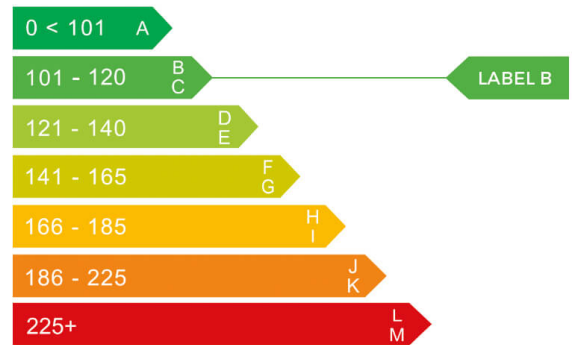

report date: 2024-09-08

General information

Make	FIAT
Model	500 RED MHEV RED
Colour	White
Year of manufacture	2023
Top speed	104 mph
0 - 100 km/h	13.8 seconds
Gearbox	6 speed Manual

Engine & fuel consumption

Power	51.5 kW / 70 HP / 68 BHP
Max. torque	90 Nm at 3.250 rpm
Engine capacity	999 cc
Cylinders	3
Fuel type	Petrol
Consumption combined	61.4 mpg
CO2 emission	106 g/km
CO2 label	B

Internet history

Entry 1

Dimensions & weight

Width	1627 mm
Height	1488 mm
Length	3571 mm
Wheel base	2 mm
Kerb weight	958 kg

Additional information

Number of axles	2
-----------------	---